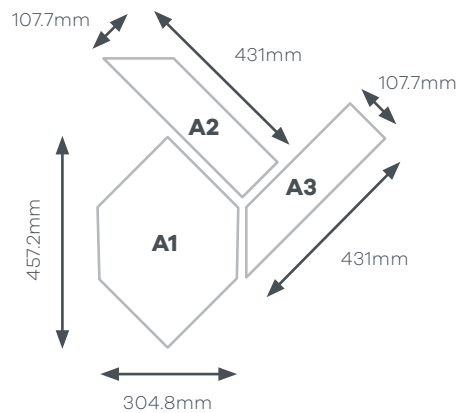

DC106

DC333

1 module for Both 1 & 2 colour =
A 114.3mm x 114.3mm Tile
B 76.2mm x 304.8mm Plank

114.3mm x 114.3mm Tile

76.2mm x 304.8mm Plank

Product Installation Sheet

Signature Laying Pattern

Block Parquet

1 module =
 (3 off each)

A 114.3mm x 228.6mm small Tile

1 Colour - Block Parquet Weave

DC413
A Aged Oak - AR0W7710

DC414
A Chateau Oak - AR0W7980

1 Colour

1 Module =

- A1** Polygon Tile (1 off)
- A2** Angle Cut Tile (1 off)
- A3** Angle Cut Tile (1 off)