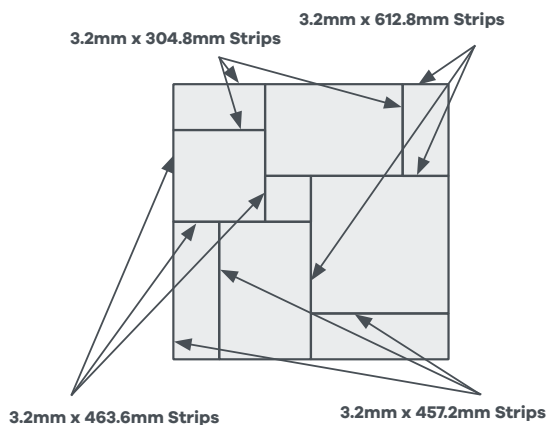

1 module Small & Large Stripping = (1 off each)