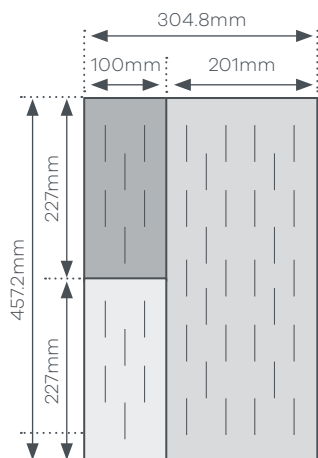

Product Installation Sheet

Signature Laying Pattern

Small Frame Laying Pattern - 4 Colour with Stripping

DC403

- **A** Encaustic Umber - AROAEN44
- **B** Modernist Frame - AROAMN30
- **C** Encaustic Mineral - AROAEN25
- **D** Stucco Putty - AROAUC30
- **E** Tempus Echo (stripping)- AROSTE13

DC404

- **A** Modernist Vault - AROAMN13
- **B** Modernist Spire - AROAMN38
- **C** Modernist Lintel - AROAMN31
- **D** Modernist Atrium - AROAMN81
- **E** Modernist Vault (stripping) - AROAMN13

DC454

- **A** Stucco Putty - AROAUC30
- **B** Basilica Shell - AROSBS41
- **C** Kura Caraway - AROSKU38
- **D** Modernist Frame - AROAMN30
- **E** Cirrus Air (stripping) - AROW8100

Frame small

Module Layout