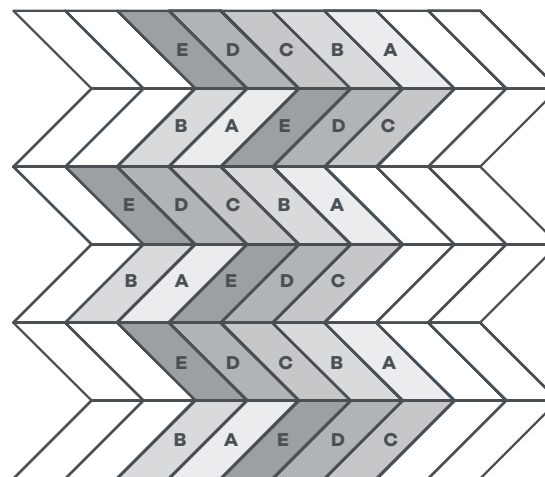

5 Colour

- **DC348**
  A Kura Juniper - AROSKU42
  B Trace Petrify - AROW8410
  C Trace Raku - AROW8420
  D Trace Ferric - AROW8380
  E Encaustic Kyanite - AROAEN83
- **DC347**
  A Encaustic Umber - AROAEN44
  B Stucco Quartz - AROAUC15
  C Stucco Clay - AROAUC47
  D Stucco Flax - AROAUC39
  E Tempus Pause - AROSTE37

- **DC433**
  A Reclaimed Oak - AROW8190
  B Pier Oak - AROW789
  C Harbour Pine - AROW799
  D Pilgrim Oak - AROW813
  E Aged Oak - AROW771

amtico
flooring