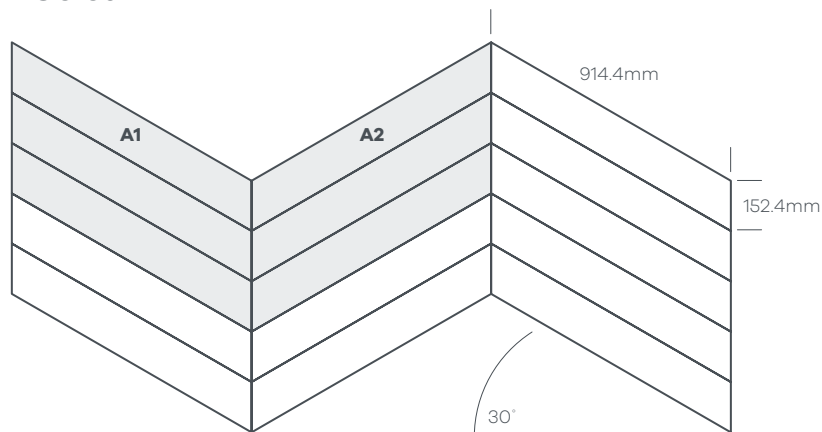

C 50.8mm x 457mm Plank Tile (2 off)

C 25.4mm x 457mm Plank Tile (2 off)

Product Installation Sheet

Signature Laying Pattern

Halcyon Pleat

1 Colour

DC421

A Aged Oak - AROW7710