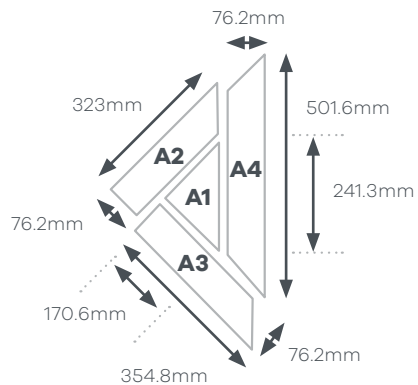

1 Colour

1 Module =

- **A1** Half Tile (4 off)
- **A2** Mitred Part (4 off)
- **A3** Mitred Part (4 off)
- **A4** Double Mitred (4 off)

Supplied as a set of loose tile parts, the layout is to be formed on site using this tile set.

DC324

A Manor Oak - AROW7970

DC321

A Toulouse Oak - AROW8430

DC323

A Tranquil Grain - AROW8300

DC277

A Brushed Oak - AROW7910

DC322

A Verbier Oak - AROW8320

Installation instructions also apply to endless possibility code EP272