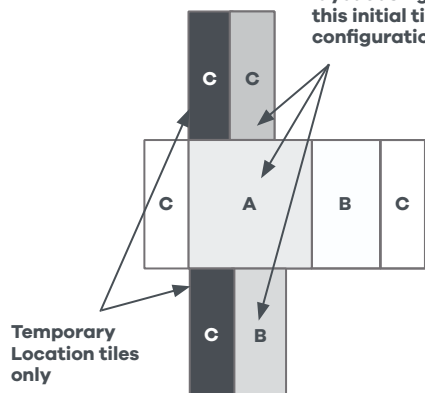

Start your design layout using this initial tile configuration

- A** 457.2mm x 457.2mm Tile
- B** 228.6mm x 457.2mm Tile
- C** 152.4mm x 457.2mm Tile

Product Installation Sheet

Signature Laying Pattern

Wave Parquet