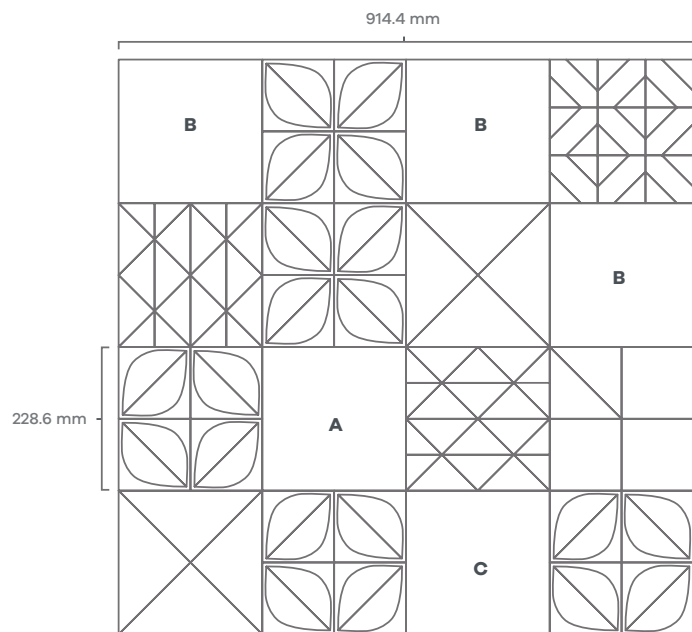

Product Installation Sheet

Signature Laying Pattern

Muralist

DC325

- A Basilica Salt - AROSBS12
- B Basilica Shell - AROSBS41
- C Kura Caraway - AROSKU38

DC326

- A Basilica Salt - AROSBS12
- B Kura Caraway - AROSKU38
- C Graphite Slate - AROSSL23

DC327

- A Modernist Spire - AROAMN38
- B Diffusion Lux - AROADF38
- C Modernist Lintel - AROAMN31

DC328

- A Modernist Frame - AROAMN30
- B Stucco Clay - AROAUC47
- C Stucco Quartz - AROAUC15

DC329

- A Stucco Indigo - AROAUC91
- B Stucco Flax - AROAUC39
- C Modernist Vault - AROAMN13

DC330

- A Diffusion Charcoal - AROADF13
- B Encaustic Umber - AROAEN44
- C Modernist Frame - AROAMN30