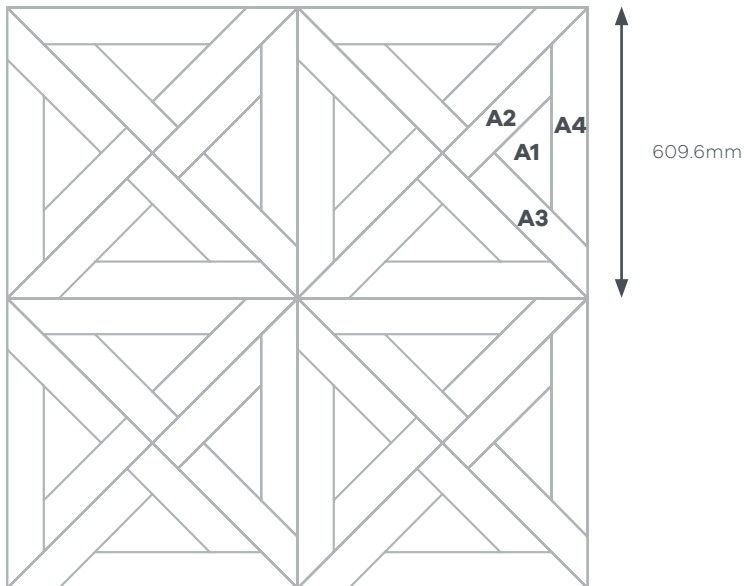

1 Colour

1 Module =

- **A1** Half Tile (4 off)
- **A2** Mitred Part (4 off)
- **A3** Mitred Part (4 off)
- **A4** Double Mitred (4 off)

Supplied as a set of loose tile parts, the layout is to be formed on site using this tile set.

DC324

A Manor Oak - AROW7970

DC321

A Toulouse Oak - AROW8430

DC323

A Tranquil Grain - AROW8300

DC277

A Brushed Oak - AROW7910

DC322

A Verbier Oak - AROW8320

Installation instructions also apply to endless possibility code EP272