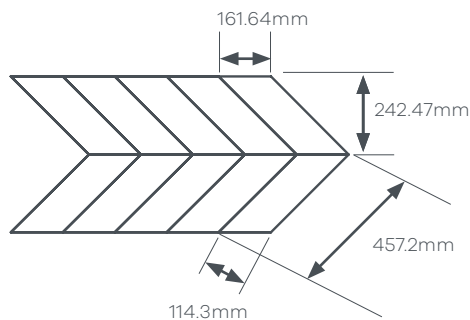

1 and 3 modules =
Equal amounts of each left/right
114.3mm x 457.2mm (13 off each 1m² box).

5 module =
A, B, C, D, E, 114.3mm x 457.2mm right (1 off)
A, B, C, D, E, 114.3mm x 457.2mm left (1 off)

5 Colour