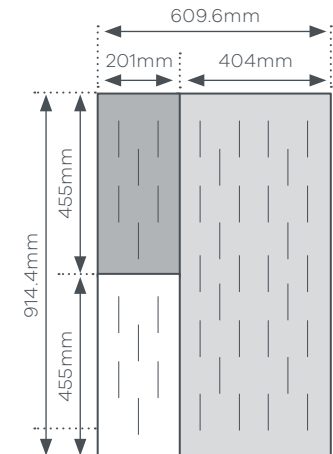

Product D (stripping)

1 carton of stripping is required for every 6.8 SQ M of the design